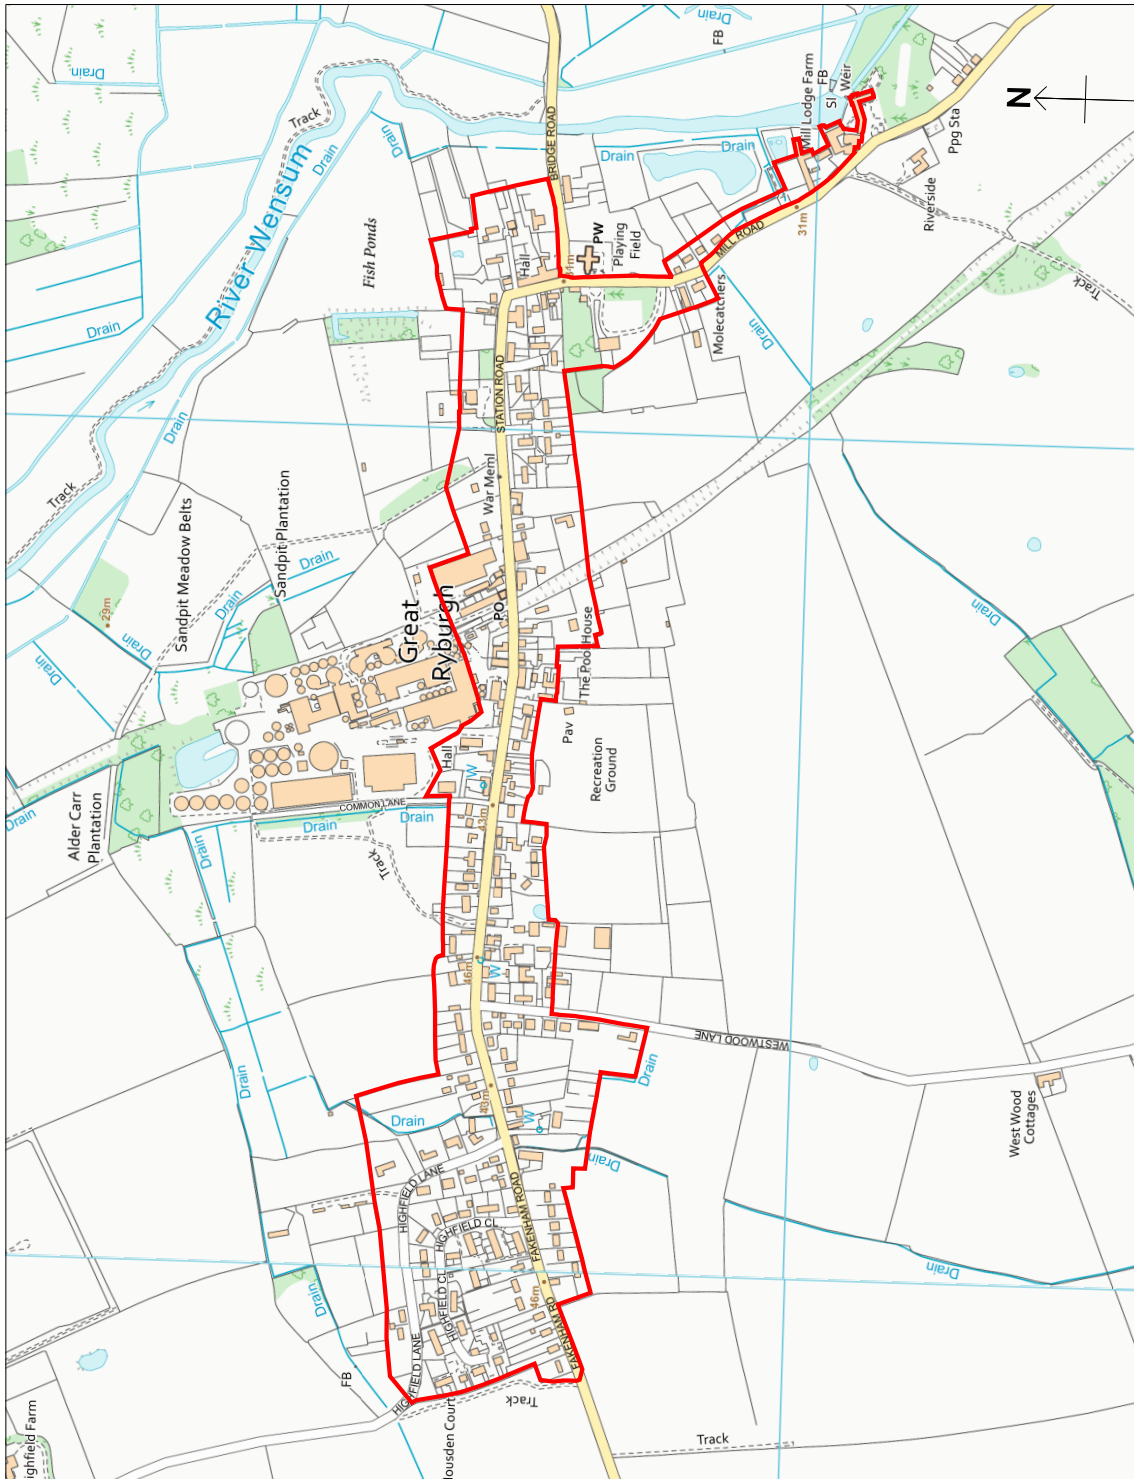

# Settlement Boundary Map 5

## Annex 5 Settlement Boundary Map

 <p><b>NORTH NORFOLK DISTRICT COUNCIL</b></p>	<p><b>Settlement Boundary</b> within Ryburgh Neighbourhood Area</p> <p>— Settlement Boundary</p>	<p>1:10,000      CB</p>
	<p>North Norfolk District Council Council Offices, Holt Road, Cromer, Norfolk, NR27 9EN 01263 513811   <a href="http://www.north-norfolk.gov.uk">www.north-norfolk.gov.uk</a></p>	<p>03/12/2019</p> <p>© Crown Copyright and database right 2019 Ordnance Survey 100018623</p>

Annex 5 - Settlement Boundary Map